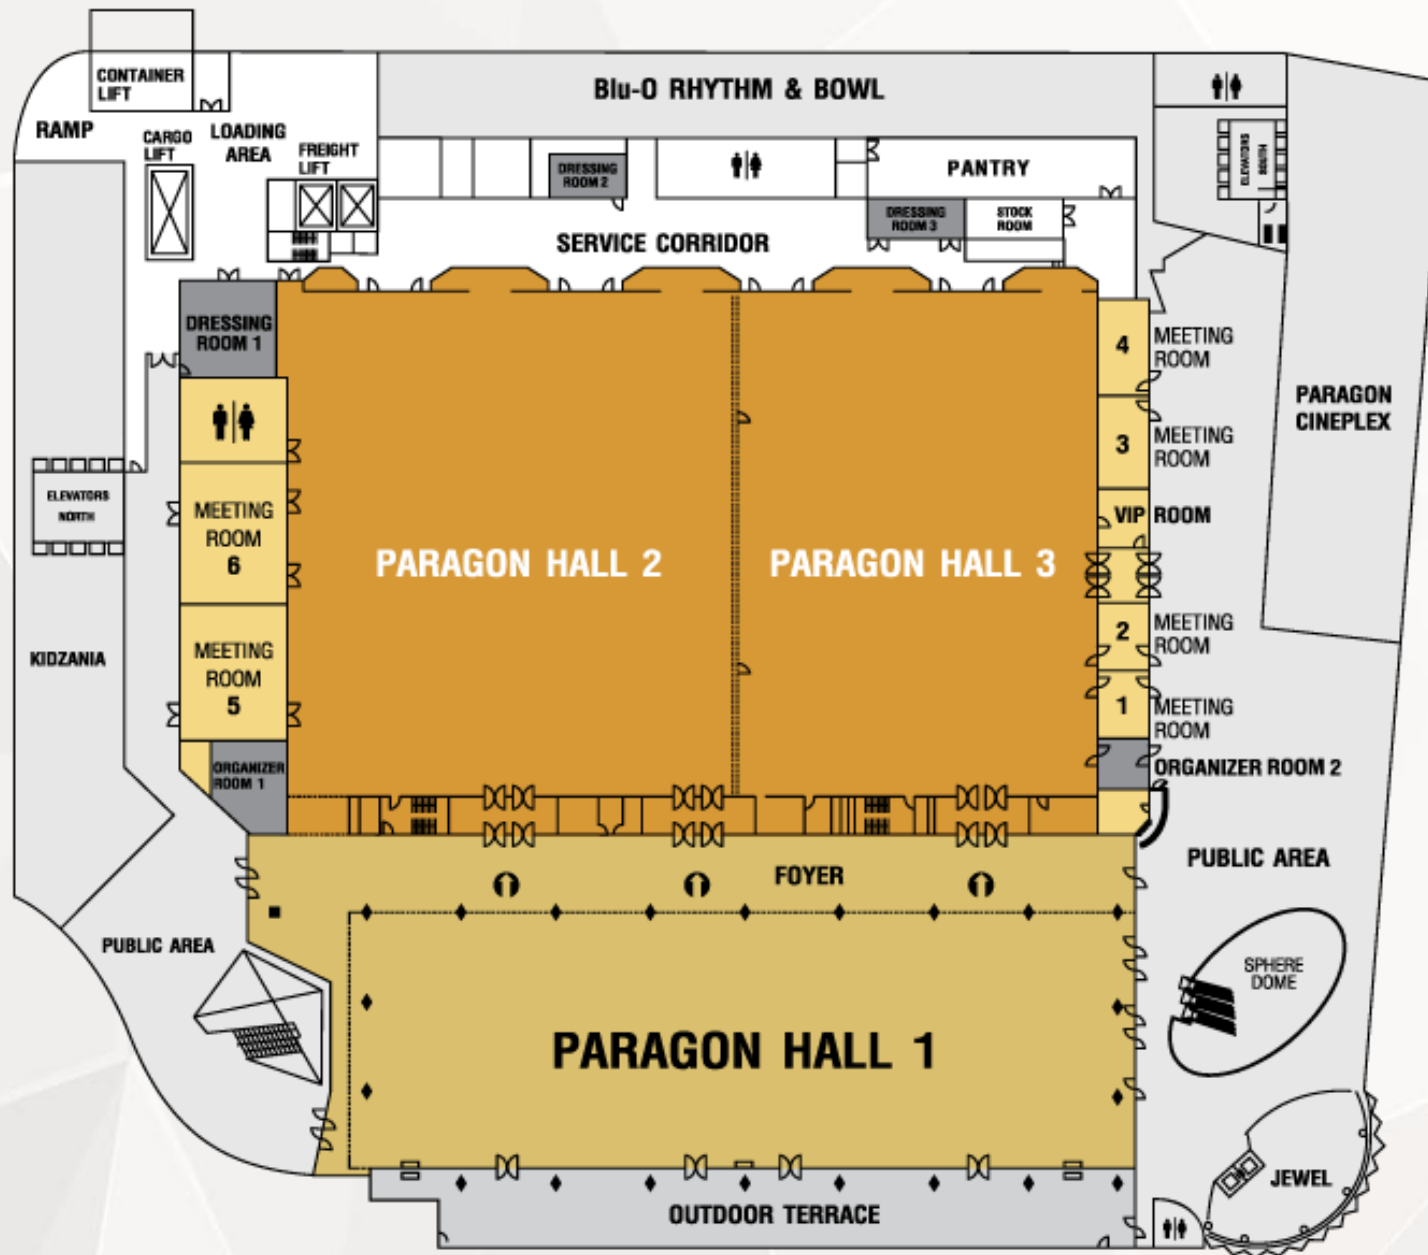

The venue consists of 3 main halls, 6 breakout rooms, VIP room and backstage area that can be used for various functions.

An impressive and ultramodern 12,000 sq.m. multipurpose hall, fully equipped with the latest technology and professional acoustic and lighting facilities to ensure the optimum success of every event such as:

Royal PARAGON HALL

DIMENSION & CAPACITY

FACILITY	Approximate Floor Area	Approximate Dimensions	Approximate Floor Area	Approximate Dimensions	Suggested Capacity					
	(sqm)	(LxWxH) m	(sqft)	(LxWxH) ft	Theatre	Classroom	U-Shape	Banquet	Standard 3x3 Booth	Concert
Paragon Hall 1	2,000	26.0x80.0x8.0	22,390	85.3x262.5x26.0	2,000	-	-	-	126	-
Paragon Hall 2	2,828	50.5x56.0x12.5	30,440	165.7x183.7x41.0	2,800	1,600	-	1,200	165	2,700
Paragon Hall 3	2,285	40.8x56.0x12.5	24,580	133.8x183.7x41.0	2,400	1,200	-	1,000	135	2,300
Paragon Hall 2-3	5,100	91.0x56.0x12.5	54,890	298.5x183.7x41.0	5,200	2,800	-	1,800	300	5,000
Meeting Room 1	55	10.0x5.5x3.8	590	32.8x18.0x12.5	48	24	23	Loading Entrance 7.5 m[W] x 4.5 m[H] 9.5 m[W] x 4.5 m[H] Floor Load 500 kg./sq.m. Paragon Hall 1 1,000 kg./sq.m. Paragon Hall 2-3 Hang Load 100 kg./node Paragon Hall 1 500 kg./node Paragon Hall 2-3		
Meeting Room 2	40	7.5x5.5x3.8	442	24.6x18.0x12.5	32	18	16			
Meeting Room 3	55	10.0x5.5x3.8	590	32.8x18.0x12.5	48	24	23			
Meeting Room 4	55	10.0x5.5x3.8	590	32.8x18.0x12.5	48	24	23			
Meeting Room 5	152	15.5x9.8x4.6	1,634	50.3x32.1x15.1	120	72	39			
Meeting Room 6	152	15.5x9.8x4.6	1,634	50.3x32.1x15.1	120	72	39			